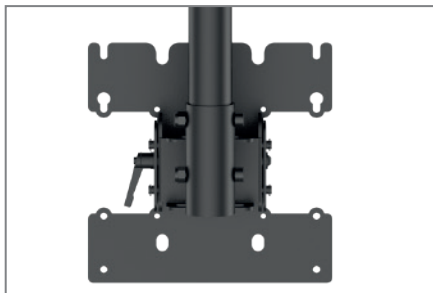

PLD Small Single Ceiling Mount

Item no.: 8600

The ceiling mount PLD Small Single is suitable for single screens with a screen diagonal of 24 - 32" | 61 - 81 cm.

The screen can electively be mounted in landscape or portrait format. The VESA standards 100 x 100 to 200 x 200 mm are supported.

Thanks to the included tilt module, the mount can also be used on ceilings with an incline, 0 - 90° are possible here.

The VESA mount can be tilted continuously from -5 to +15° and can also be swiveled ±30°.

The variable ceiling extension can be telescoped and thus allows a ceiling distance between 920 - 3000 mm (centre of screen).

Thanks to a clever access system, the cabling disappears inside the mount.

The surface of the ceiling mount is finished with an impact- and scratch- resistant powder coating in black.

The max. load is 50 kg.

tilting module, continuous, 0 - 90°

VESA 100 x 100, 200 x 100 und 200 x 200 mm

telescopic up to max. 3000 mm

PLD Small Single Ceiling Mount

Item no.: 8600

- 24 - 32" | 61 - 81 cm screen diagonal
- incl. TV holding fixture with VESA 100 x 100, 200 x 100 and 200 x 200 mm
- portrait or landscape format
- TV holding fixture: -5 / +15° tiltable
- TV holding fixture: ±30° rotatable
- variable distance to ceiling: 920 - 3000 mm
- ceiling module tiltable from 0 to 90°
- internal cable routing
- 50 kg max. load
- impact- and scratch-resistant powder coating
- colour: black