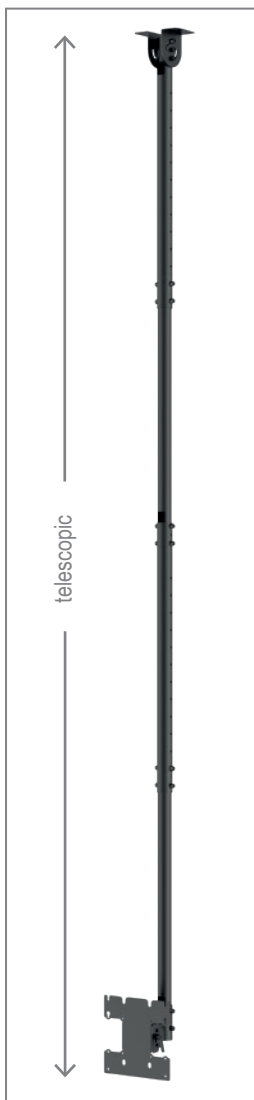

PLD Small Single Ceiling Mount

Item no.: 8600

The ceiling mount PLD Small Single is suitable for single screens with a screen diagonal of 24 - 32" | 61 - 81 cm.

The screen can electively be mounted in landscape or portrait format. The VESA standards 100 x 100 to 200 x 200 mm are supported.

Thanks to the included tilt module, the mount can also be used on ceilings with an incline, 0 - 90° are possible here.

The VESA mount can be tilted continuously from -5 to +15° and can also be swiveled ±30°.

The variable ceiling extension can be telescoped and thus allows a ceiling distance between 920 - 3000 mm (centre of screen).

Thanks to a clever access system, the cabling disappears inside the mount.

The surface of the ceiling mount is finished with an impact- and scratch- resistant powder coating in black.

The max. load is 50 kg.

tilting module, continuous, 0 - 90°

VESA 100 x 100, 200 x 100 und 200 x 200 mm

telescopic up to max. 3000 mm

PLD Small Single Ceiling Mount

Item no.: 8600

- 24 - 32" | 61 - 81 cm screen diagonal
- incl. TV holding fixture with VESA 100 x 100, 200 x 100 and 200 x 200 mm
- portrait or landscape format
- TV holding fixture: -5 / +15° tiltable
- TV holding fixture: ±30° rotatable
- variable distance to ceiling: 920 - 3000 mm
- ceiling module tiltable from 0 to 90°
- internal cable routing
- 50 kg max. load
- impact- and scratch-resistant powder coating
- colour: black