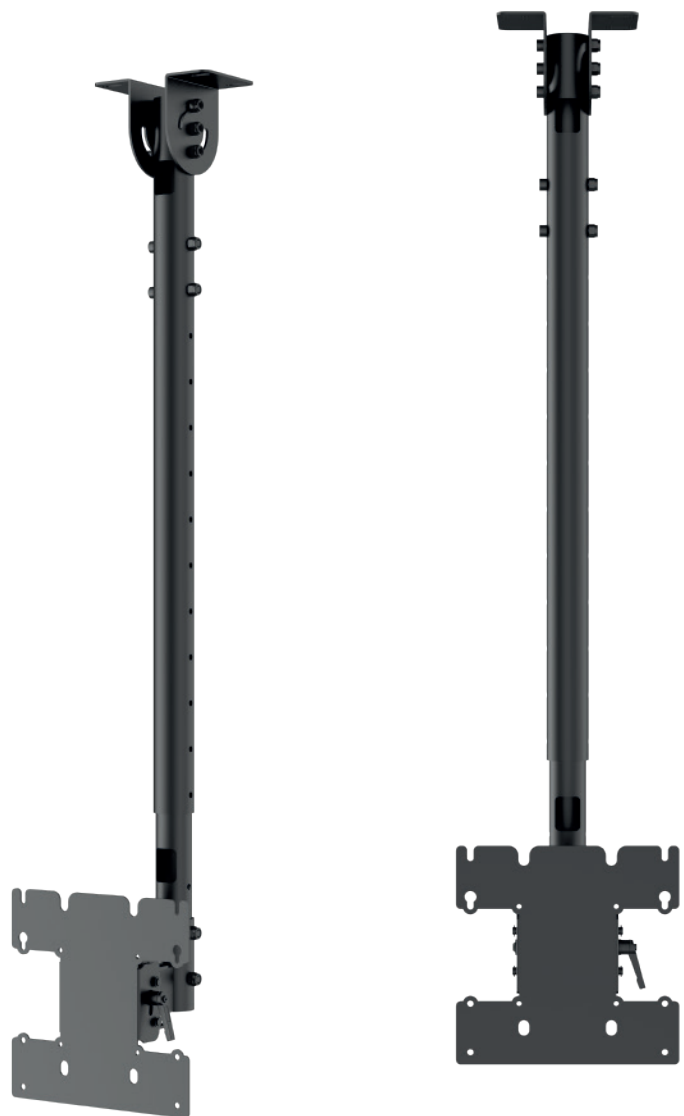

PLD Small Single Ceiling Mount

Item no.: 8600

The ceiling mount PLD Small Single is suitable for single screens with a screen diagonal of 24 - 32" | 61 - 81 cm.

The screen can electively be mounted in landscape or portrait format. The VESA standards 100 x 100 to 200 x 200 mm are supported.

Thanks to the included tilt module, the mount can also be used on ceilings with an incline, 0 - 90° are possible here.

The VESA mount can be tilted continuously from -5 to +15° and can also be swiveled ±30°.

The variable ceiling extension can be telescoped and thus allows a ceiling distance between 920 - 3000 mm (centre of screen).

Thanks to a clever access system, the cabling disappears inside the mount.

The surface of the ceiling mount is finished with an impact- and scratch- resistant powder coating in black.

The max. load is 50 kg.

tilting module, continuous, 0 - 90°

VESA 100 x 100, 200 x 100 und 200 x 200 mm

telescopic up to max. 3000 mm

PLD Small Single Ceiling Mount

Item no.: 8600

- 24 - 32" | 61 - 81 cm screen diagonal
- incl. TV holding fixture with VESA 100 x 100, 200 x 100 and 200 x 200 mm
- portrait or landscape format
- TV holding fixture: -5 / +15° tiltable
- TV holding fixture: ±30° rotatable
- variable distance to ceiling: 920 - 3000 mm
- ceiling module tiltable from 0 to 90°
- internal cable routing
- 50 kg max. load
- impact- and scratch-resistant powder coating
- colour: black