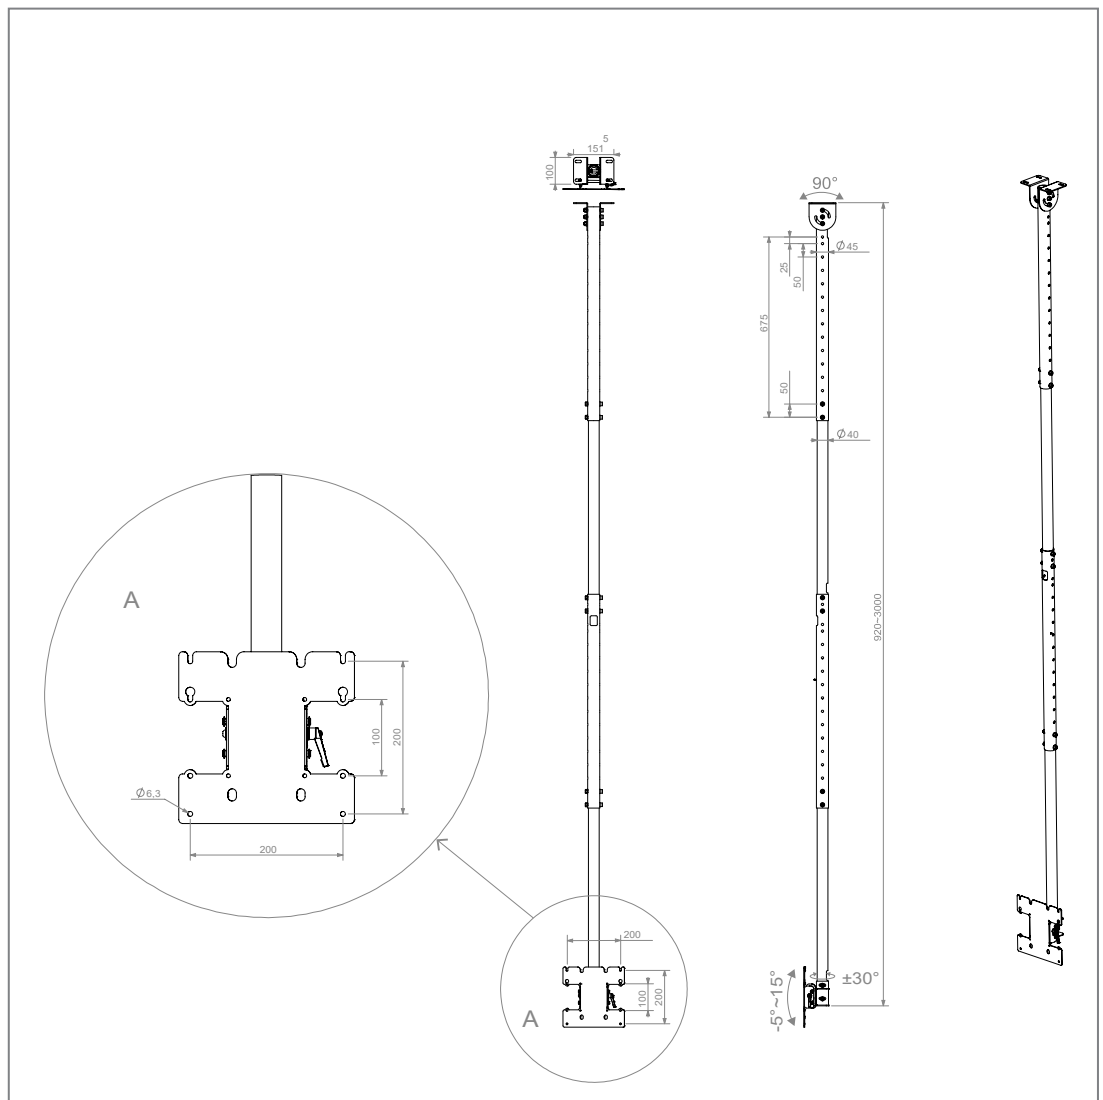

PLD Small Single Ceiling Mount

Item no.: 8600

The ceiling mount PLD Small Single is suitable for single screens with a screen diagonal of 24 - 32" | 61 - 81 cm.

The screen can electively be mounted in landscape or portrait format. The VESA standards 100 x 100 to 200 x 200 mm are supported.

Thanks to the included tilt module, the mount can also be used on ceilings with an incline, 0 - 90° are possible here.

The VESA mount can be tilted continuously from -5 to +15° and can also be swiveled ±30°.

The variable ceiling extension can be telescoped and thus allows a ceiling distance between 920 - 3000 mm (centre of screen).

Thanks to a clever access system, the cabling disappears inside the mount.

The surface of the ceiling mount is finished with an impact- and scratch- resistant powder coating in black.

The max. load is 50 kg.

tilting module, continuous, 0 - 90°

VESA 100 x 100, 200 x 100 und 200 x 200 mm

telescopic up to max. 3000 mm

PLD Small Single Ceiling Mount

Item no.: 8600

- 24 - 32" | 61 - 81 cm screen diagonal
- incl. TV holding fixture with VESA 100 x 100, 200 x 100 and 200 x 200 mm
- portrait or landscape format
- TV holding fixture: -5 / +15° tiltable
- TV holding fixture: ±30° rotatable
- variable distance to ceiling: 920 - 3000 mm
- ceiling module tiltable from 0 to 90°
- internal cable routing
- 50 kg max. load
- impact- and scratch-resistant powder coating
- colour: black